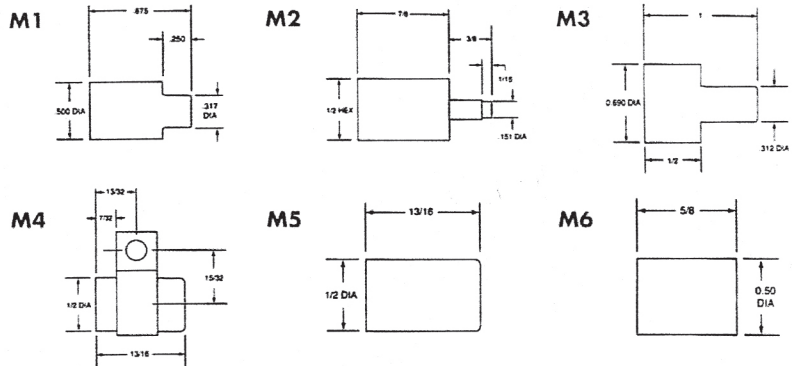

B - OVERALL LENGTH
(Largo Total)

END FITTING
(Tipo Debase)

WATTS PER INCH
(Watt Por Pulgada)

CERAMIC

METAL

WIRE TERMINATIONS