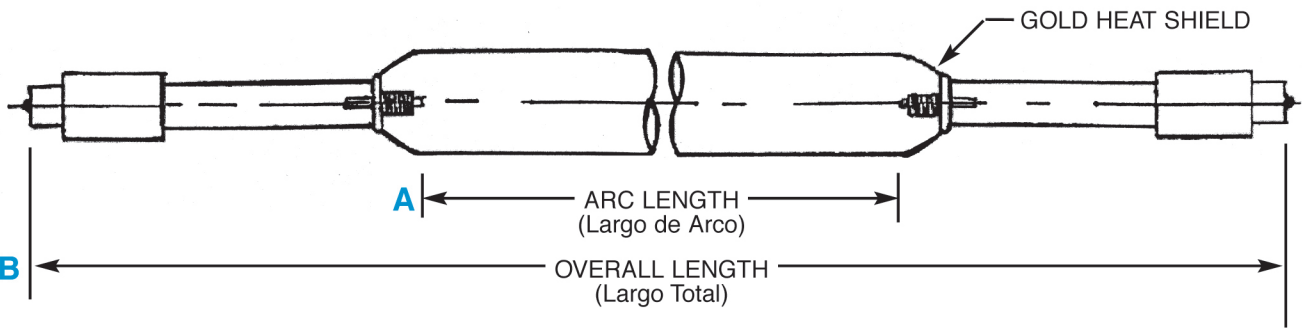

UV LAMPS (Lampara Tipica U.V.)